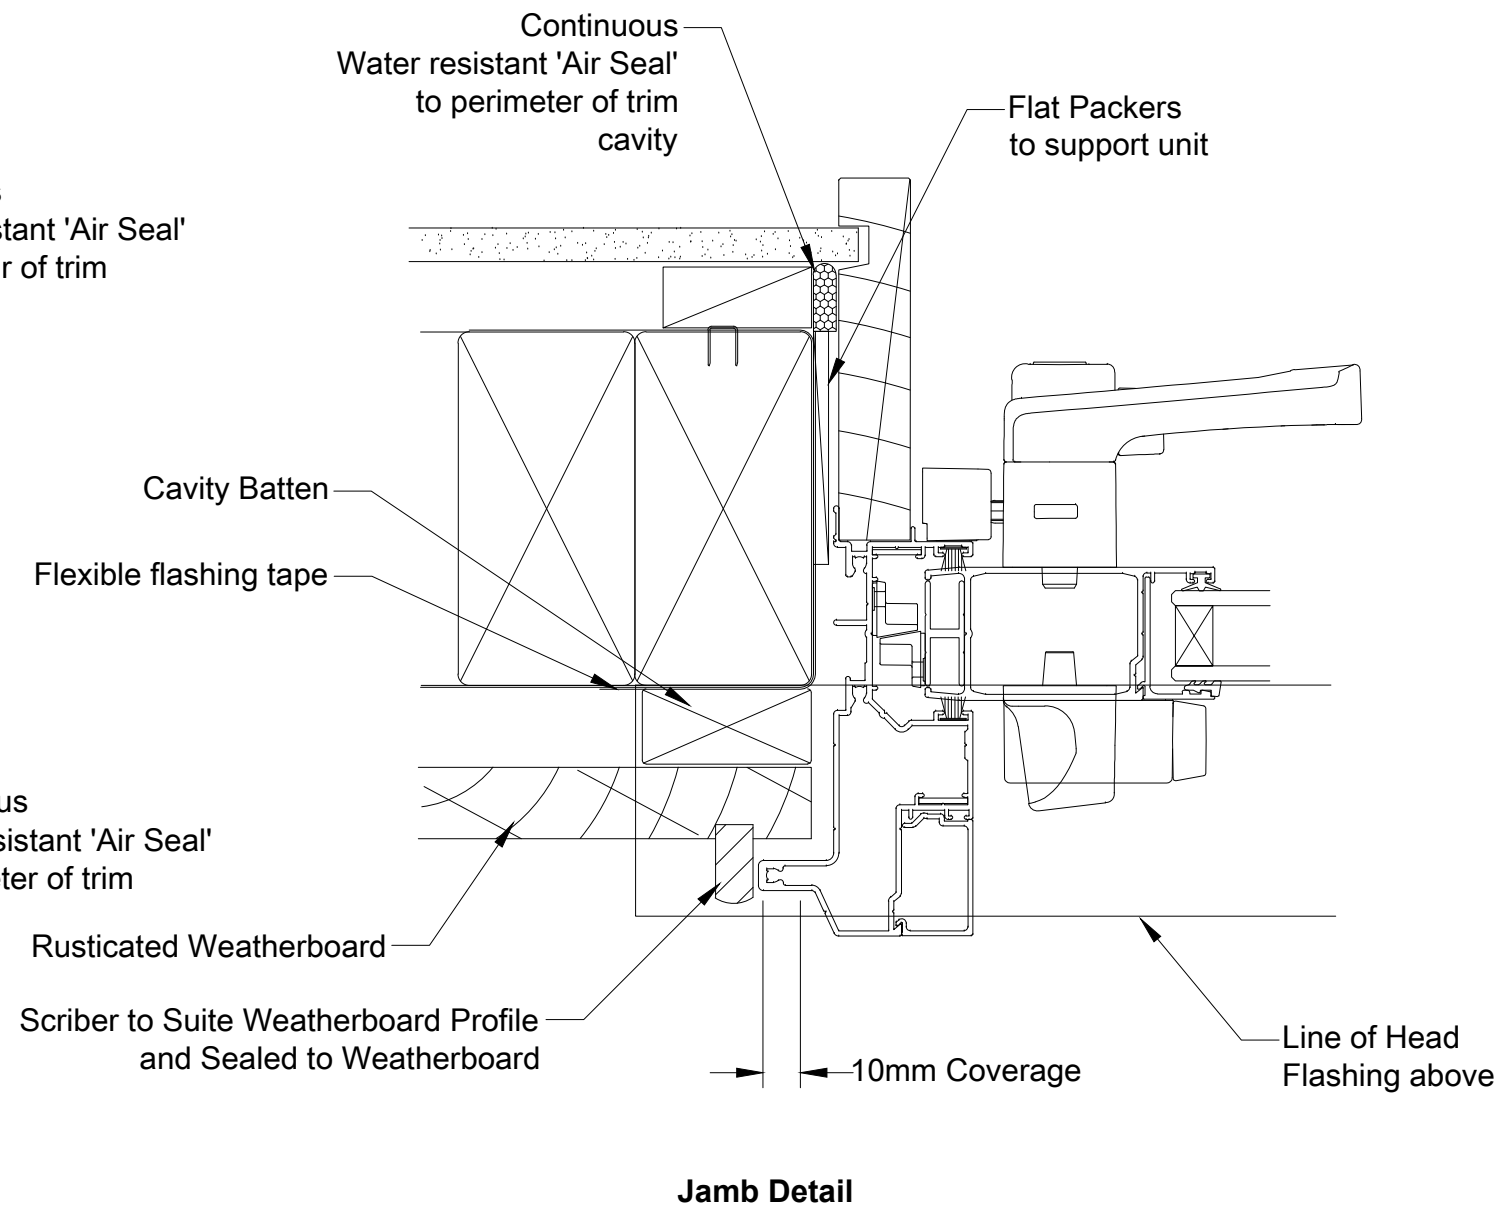

DATE:
07/04/2015

SCALE:
1:2 @ A3

ISSUE:
No: 002

**Wanz WIS Cavity Construction
Rusticated W/B- Stacker Door**

Page : ccRWBstk

OMEGA Windows & Doors Ltd.
36 Paraiti Road, Bell Block
Private Bag 2007
New Plymouth 4342
TEL: 0800 500 141
FAX: +64 6 755 9381
www.omegawindows.co.nz