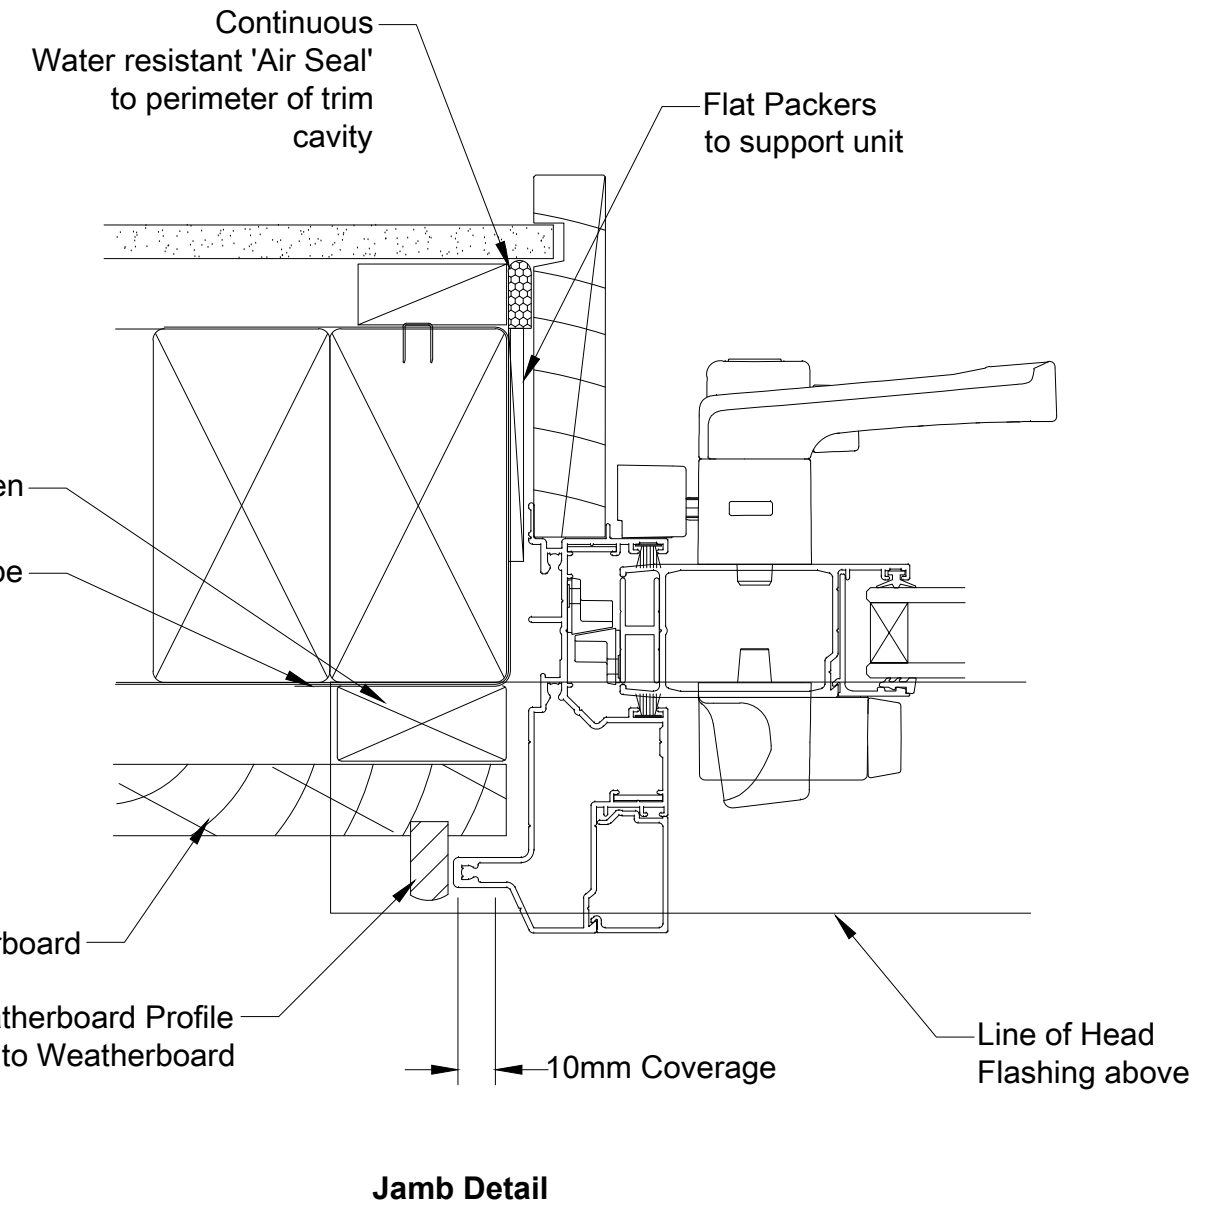

Head Detail

Jamb Detail

Sill Detail

DATE:
07/04/2015

SCALE:
1:2 @ A3

ISSUE:
No: 002

**WANZ WIS CAVITY CONSTRUCTION
RUSTICATED W/B- SLIDING DOOR**

Page : ccRWBSld