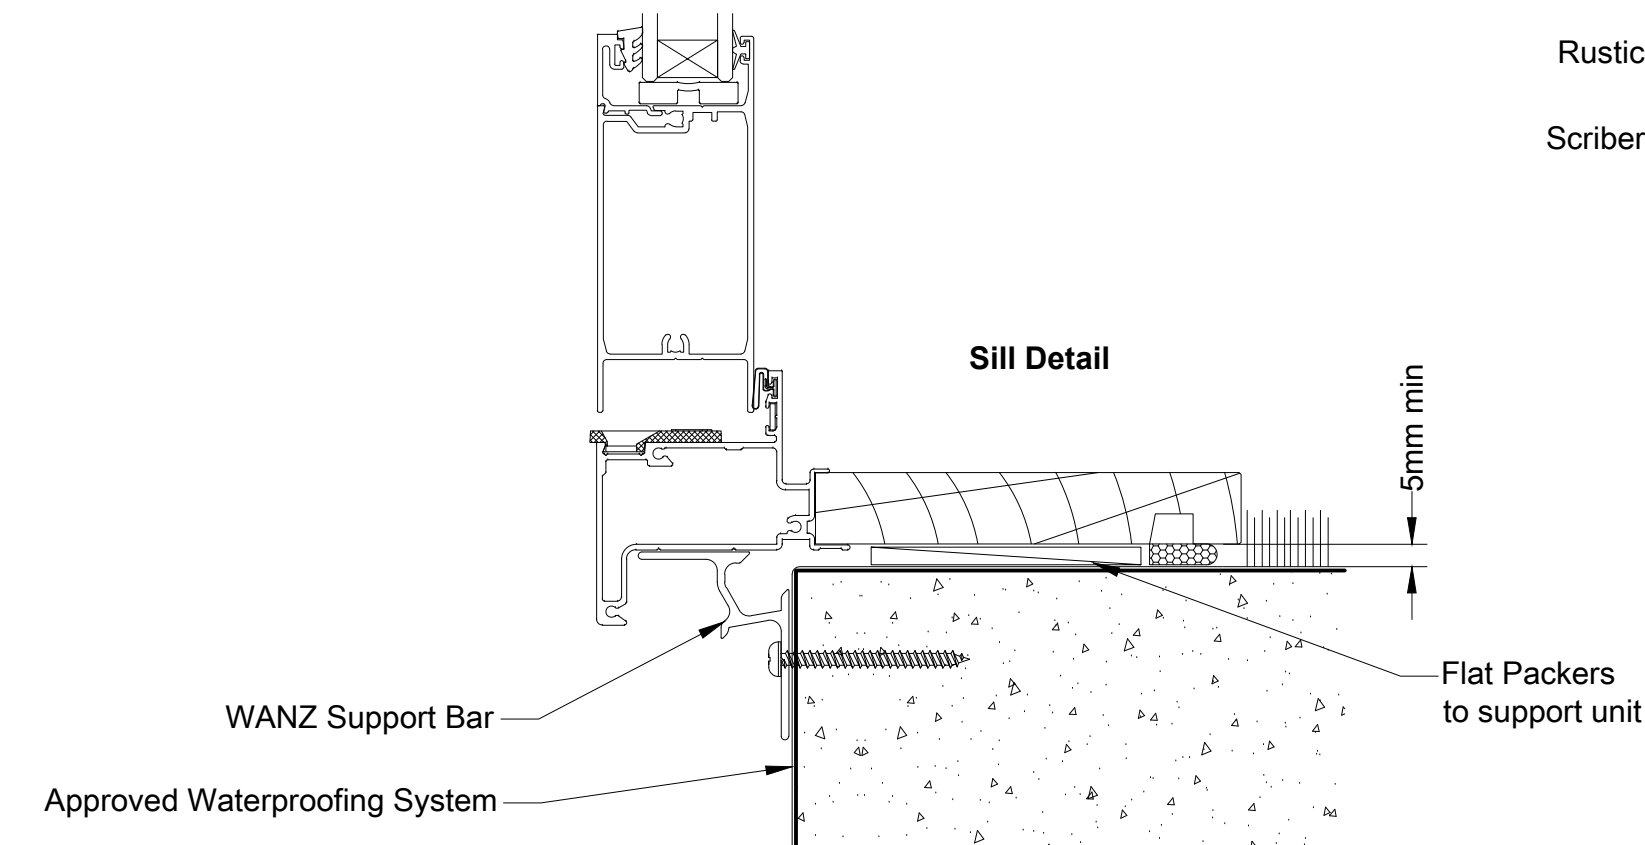

DATE:
07/04/2015

SCALE:
1:2 @ A3

ISSUE:
No: 002

**WANZ WIS CAVITY CONSTRUCTION
RUSTICATED W/B- HINGED DOOR**

Page : ccRWBhd

OMEGA Windows & Doors Ltd.
36 Paraiti Road, Bell Block
Private Bag 2007
New Plymouth 4342
TEL: 0800 500 141
FAX: +64 6 755 9381
www.omegawindows.co.nz