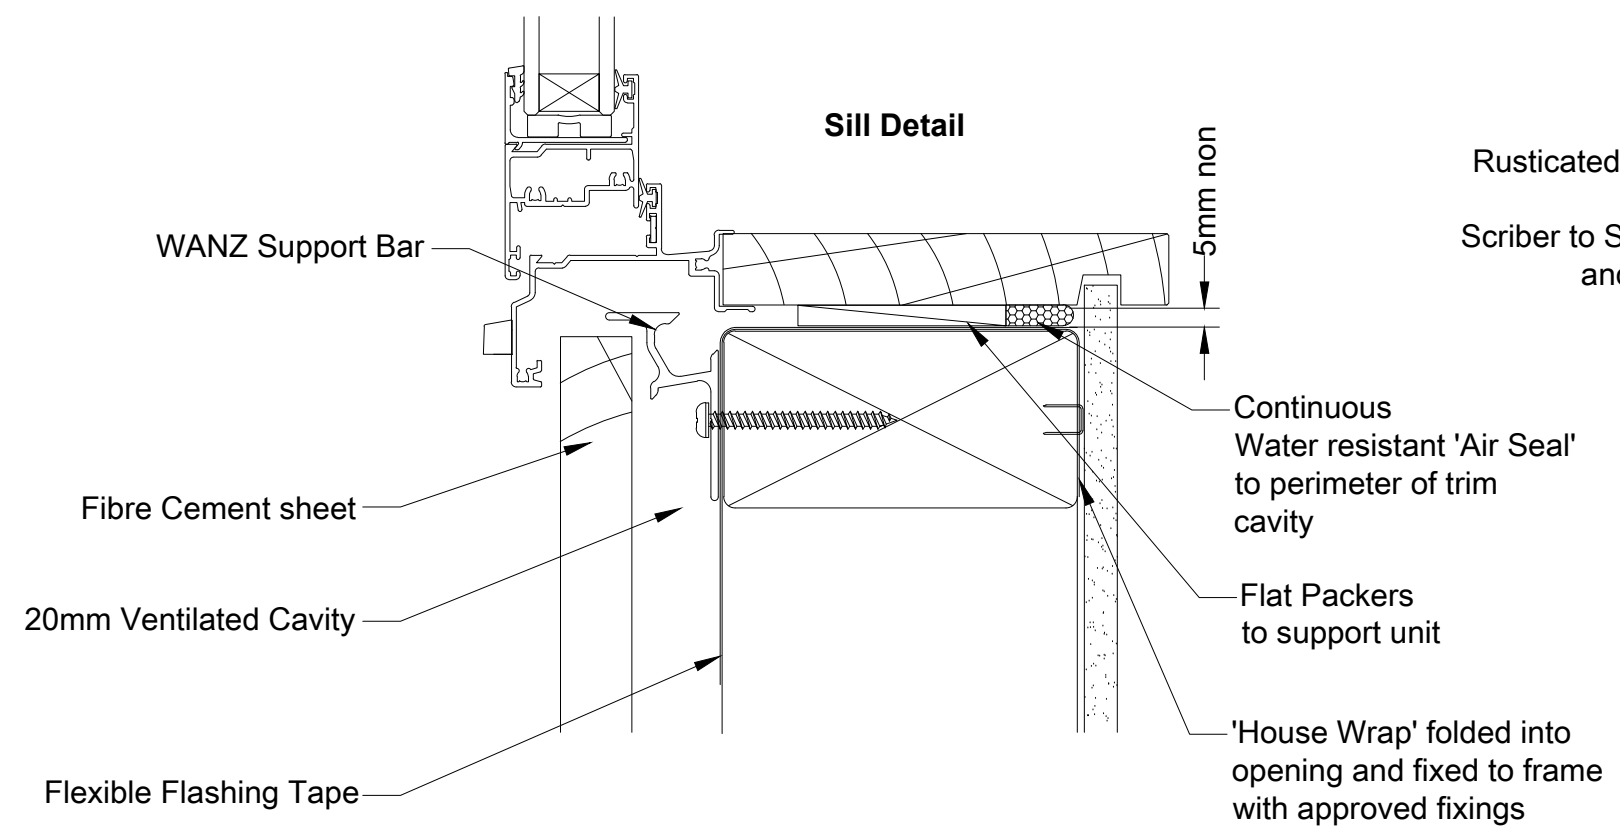

Head Detail

Jamb Detail

Sill Detail

DATE:
07/04/2015

SCALE:
1:2 @ A3

ISSUE:
No: 002

**WANZ WIS CAVITY CONSTRUCTION
RUSTICATED W/B- AWNING WINDOW**

Page : ccRWBaw