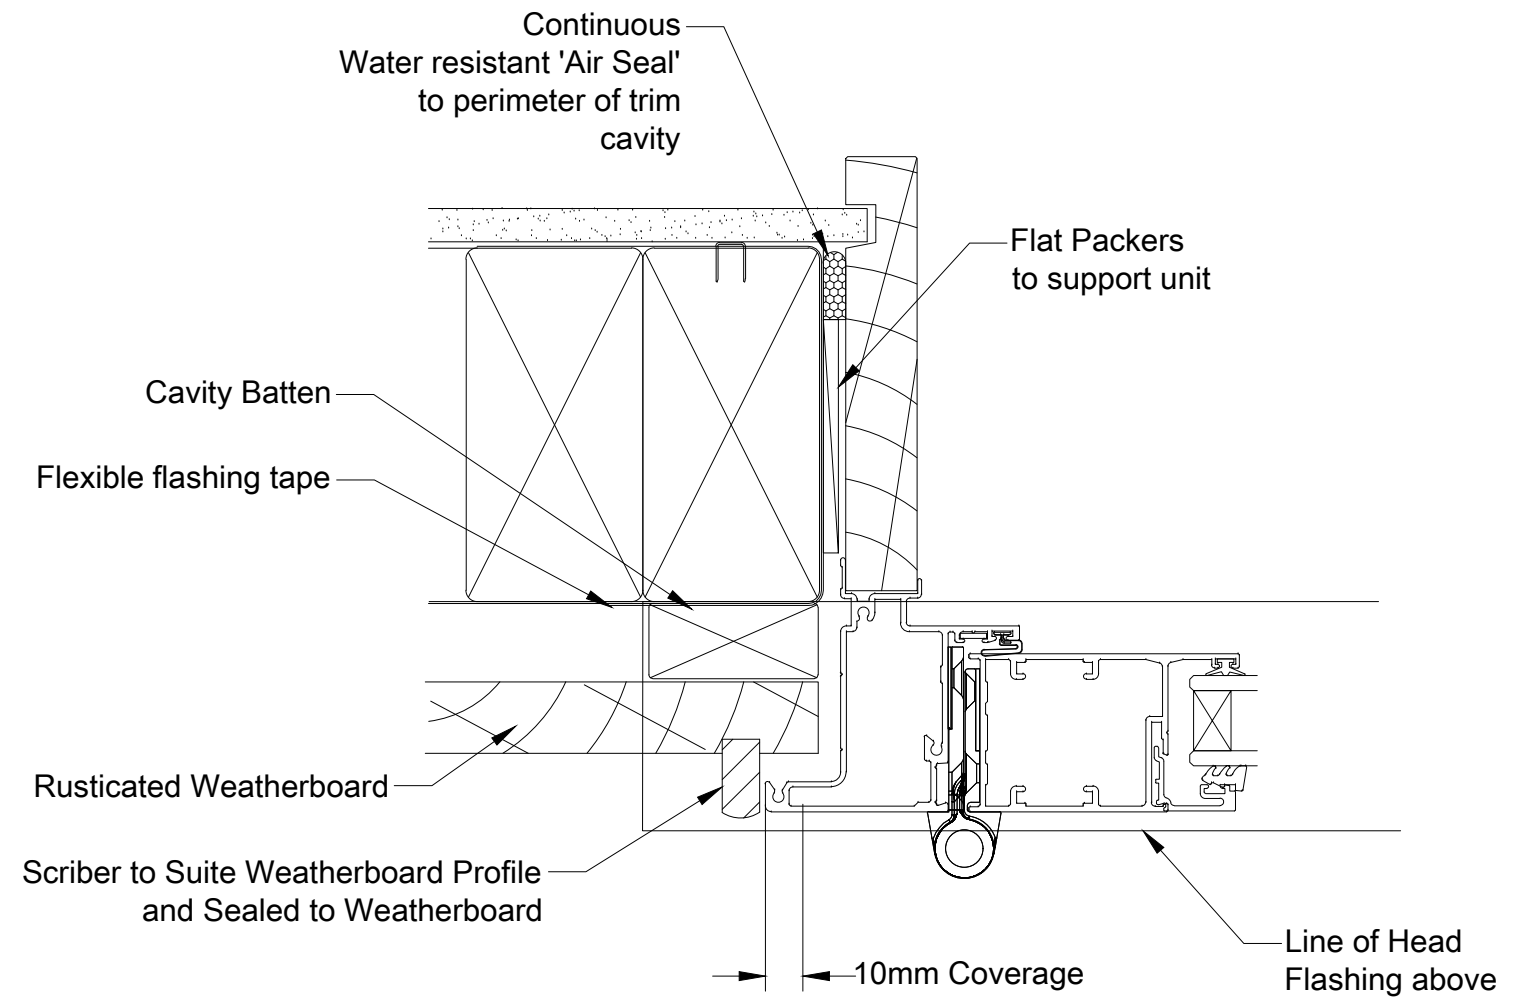

DATE:
07/04/2015

SCALE:
1:2 @ A3

ISSUE:
No: 002

**WANZ WIS CAVITY CONSTRUCTION
RUSTICATED W/B- HINGED DOOR**

Page : ccRWBhd

OMEGA Windows & Doors Ltd.
36 Paraiti Road, Bell Block
Private Bag 2007
New Plymouth 4342
TEL: 0800 500 141
FAX: +64 6 755 9381
www.omegawindows.co.nz