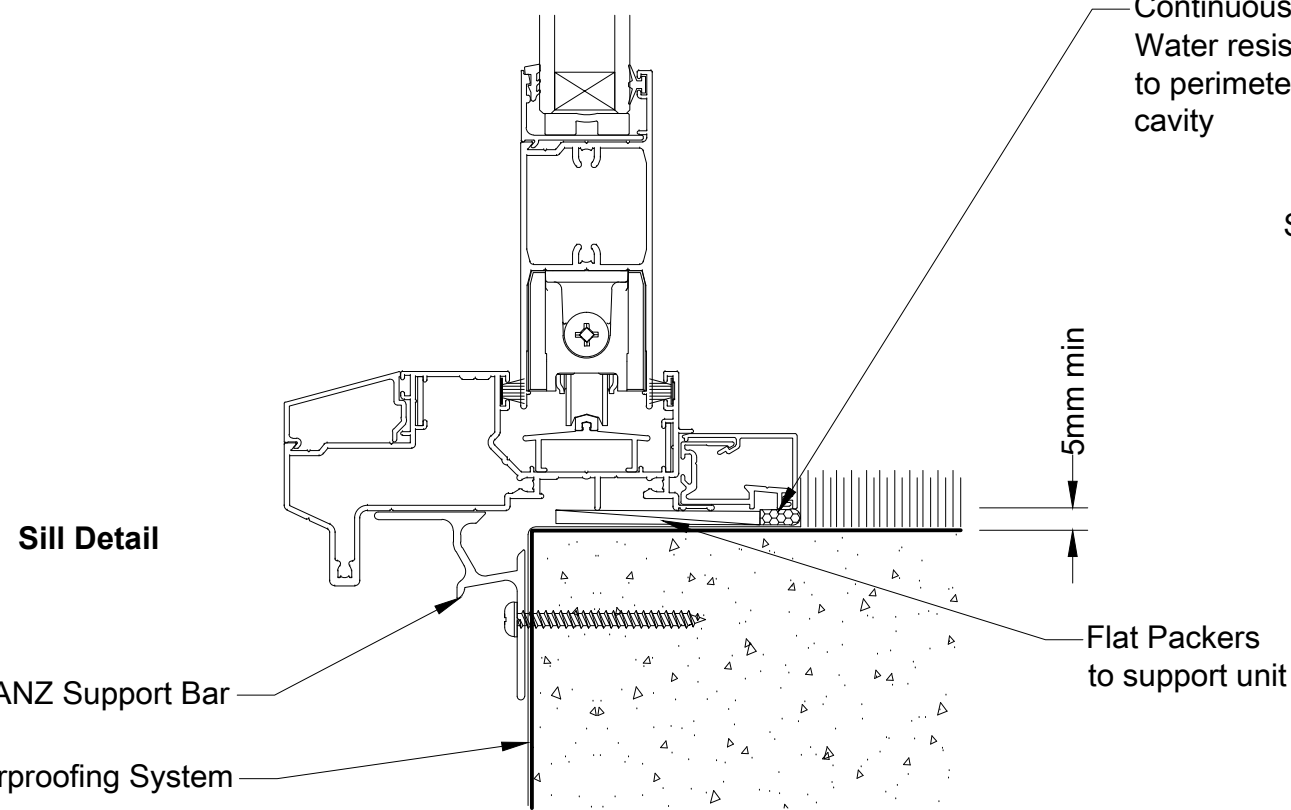

Head Detail

Jamb Detail

Sill Detail

DATE:
07/04/2015

SCALE:
1:2 @ A3

ISSUE:
No: 002

**WANZ WIS CAVITY CONSTRUCTION
RUSTICATED W/B- SLIDING DOOR**

Page : ccRWBSld