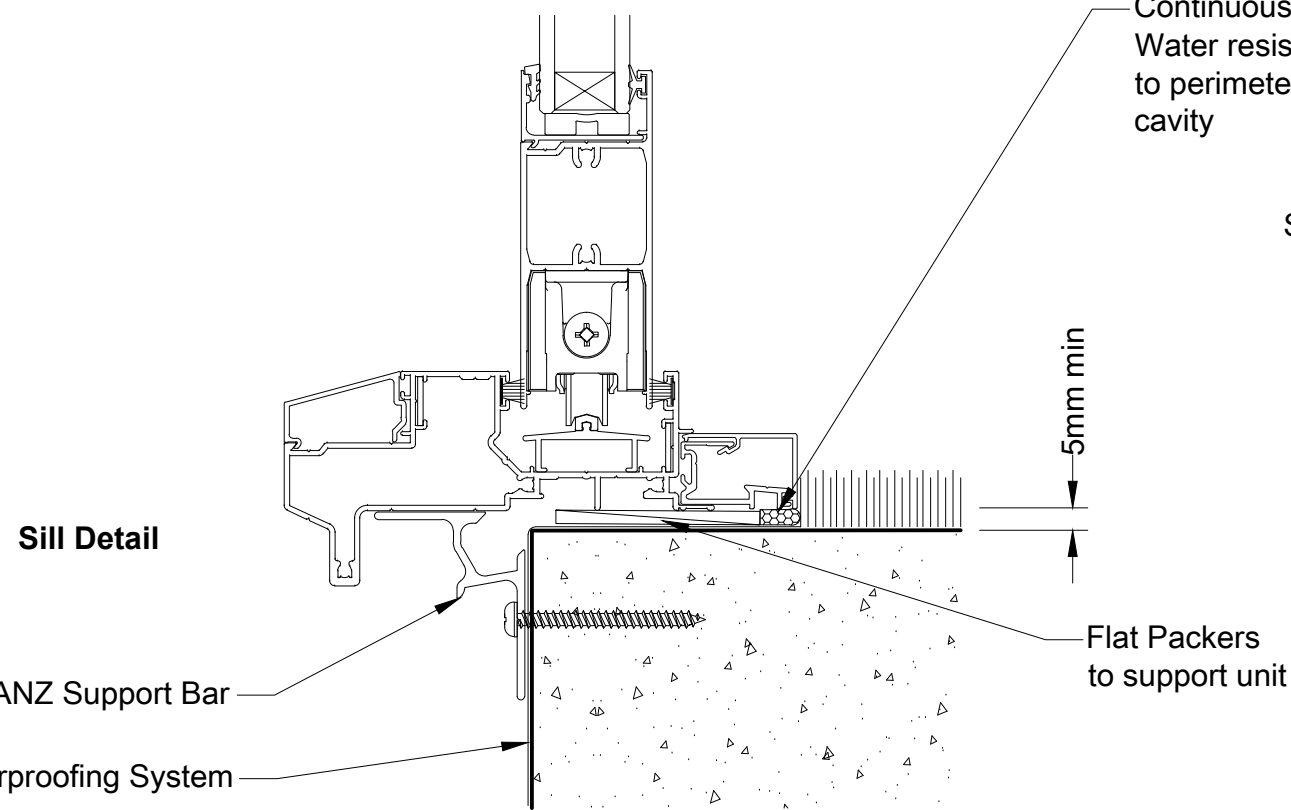

Sill Detail

DATE:
07/04/2015

SCALE:
1:2 @ A3

ISSUE:
No: 002

**Wanz WIS Cavity Construction
Rusticated W/B- Sliding Window**

Page : ccRWBsw

OMEGA Windows & Doors Ltd.
36 Paraiti Road, Bell Block
Private Bag 2007
New Plymouth 4342
TEL: 0800 500 141
FAX: +64 6 755 9381
www.omegawindows.co.nz