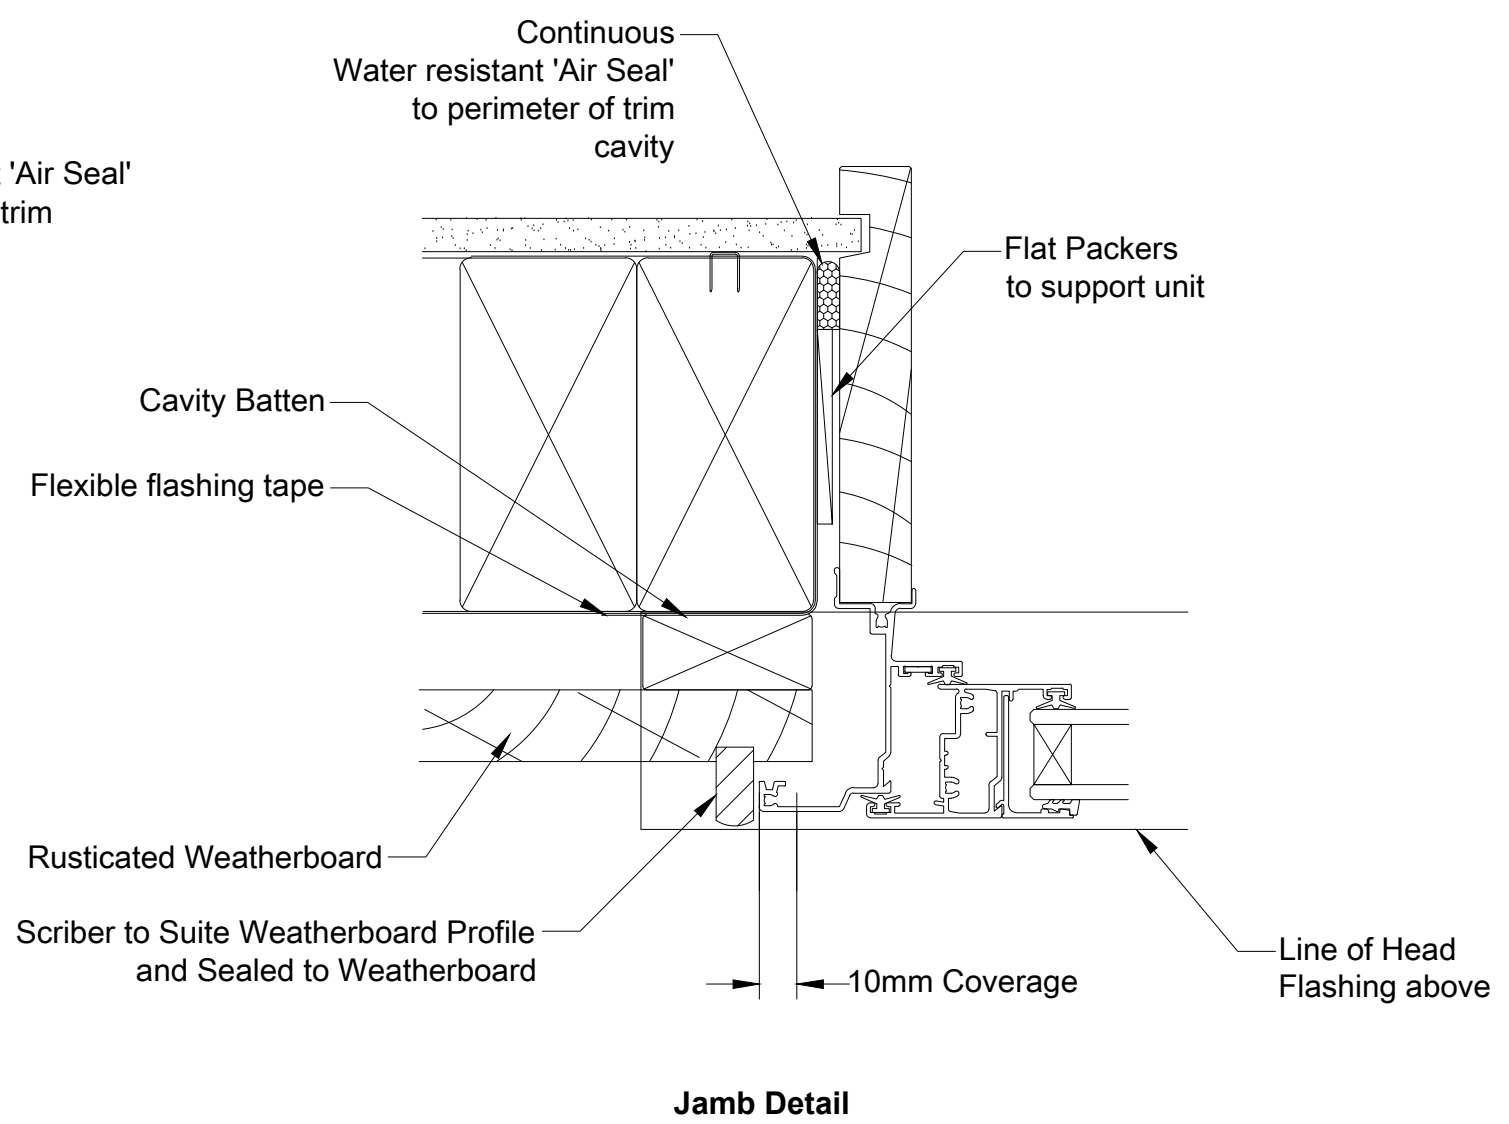

Head Detail

Jamb Detail

Sill Detail

DATE:
07/04/2015

SCALE:
1:2 @ A3

ISSUE:
No: 002

**WANZ WIS CAVITY CONSTRUCTION
RUSTICATED W/B- AWNING WINDOW**

Page : ccRWBaw