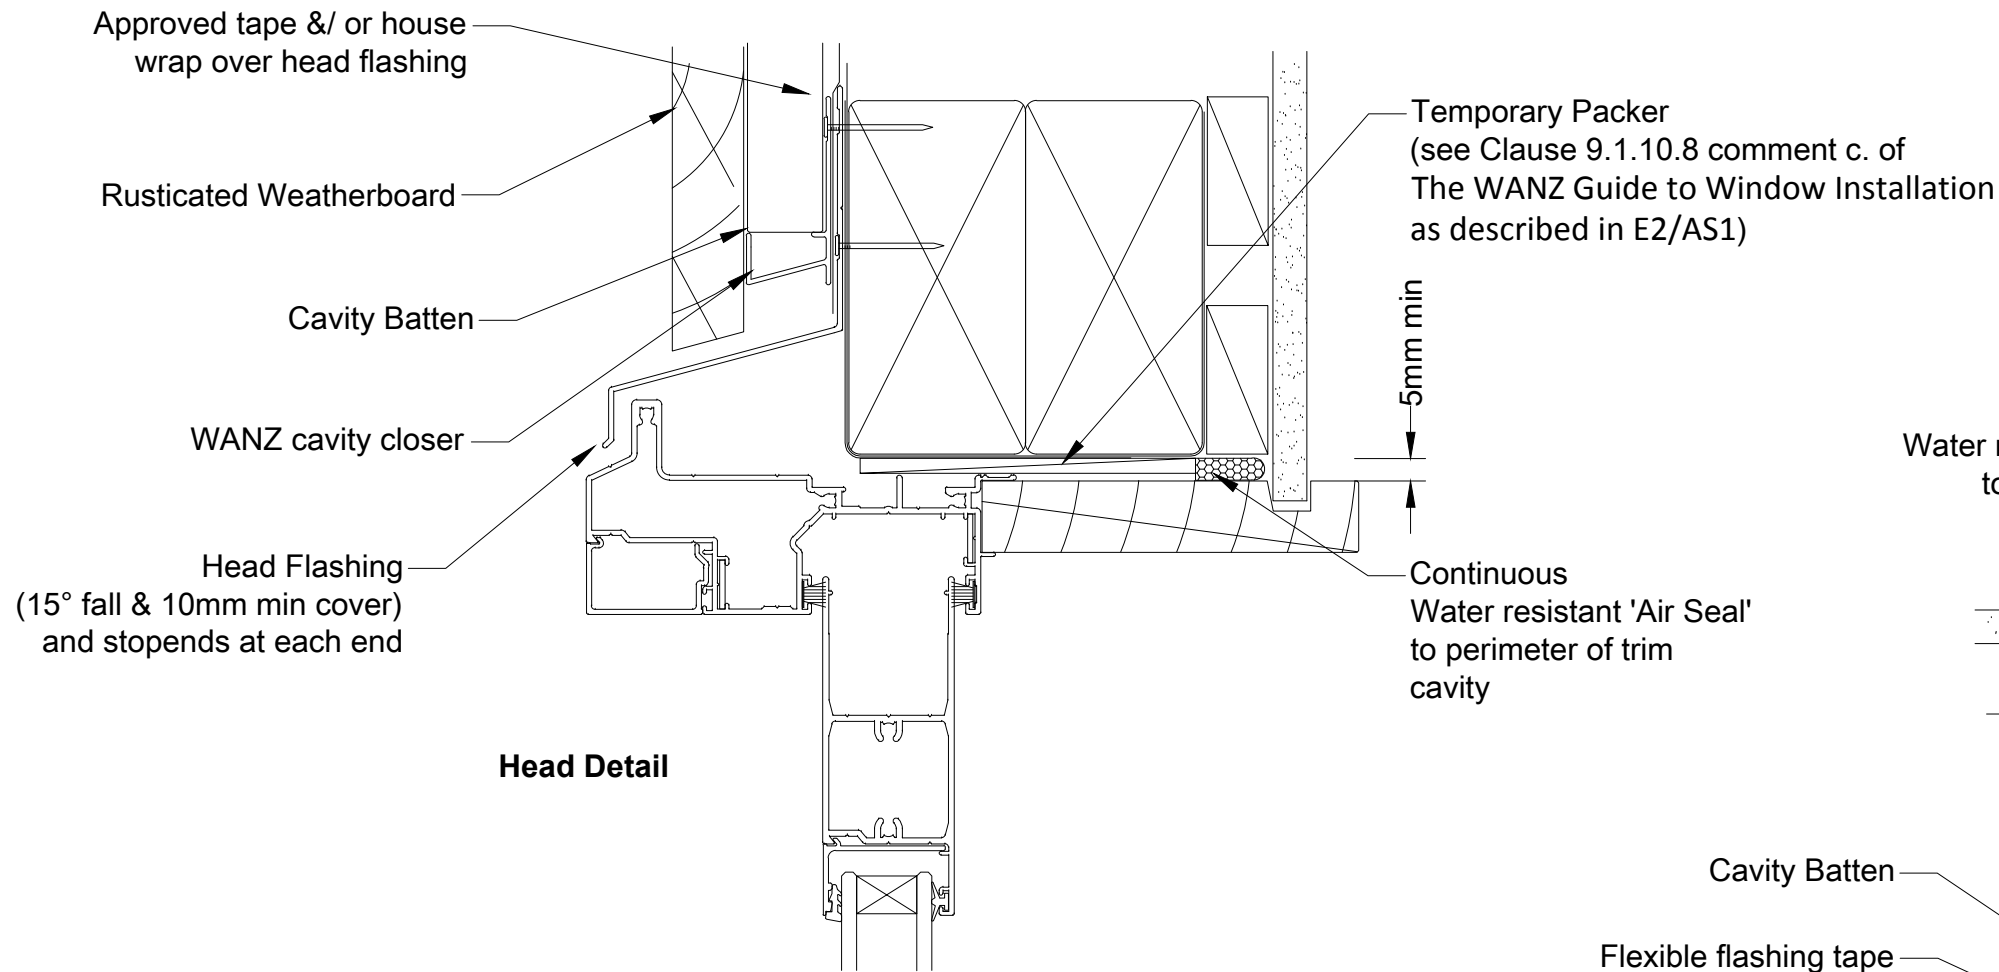

Head Detail

Jamb Detail

Sill Detail

DATE:
07/04/2015

SCALE:
1:2 @ A3

ISSUE:
No: 002

**WANZ WIS CAVITY CONSTRUCTION
RUSTICATED W/B- SLIDING DOOR**

Page : ccRWBSld