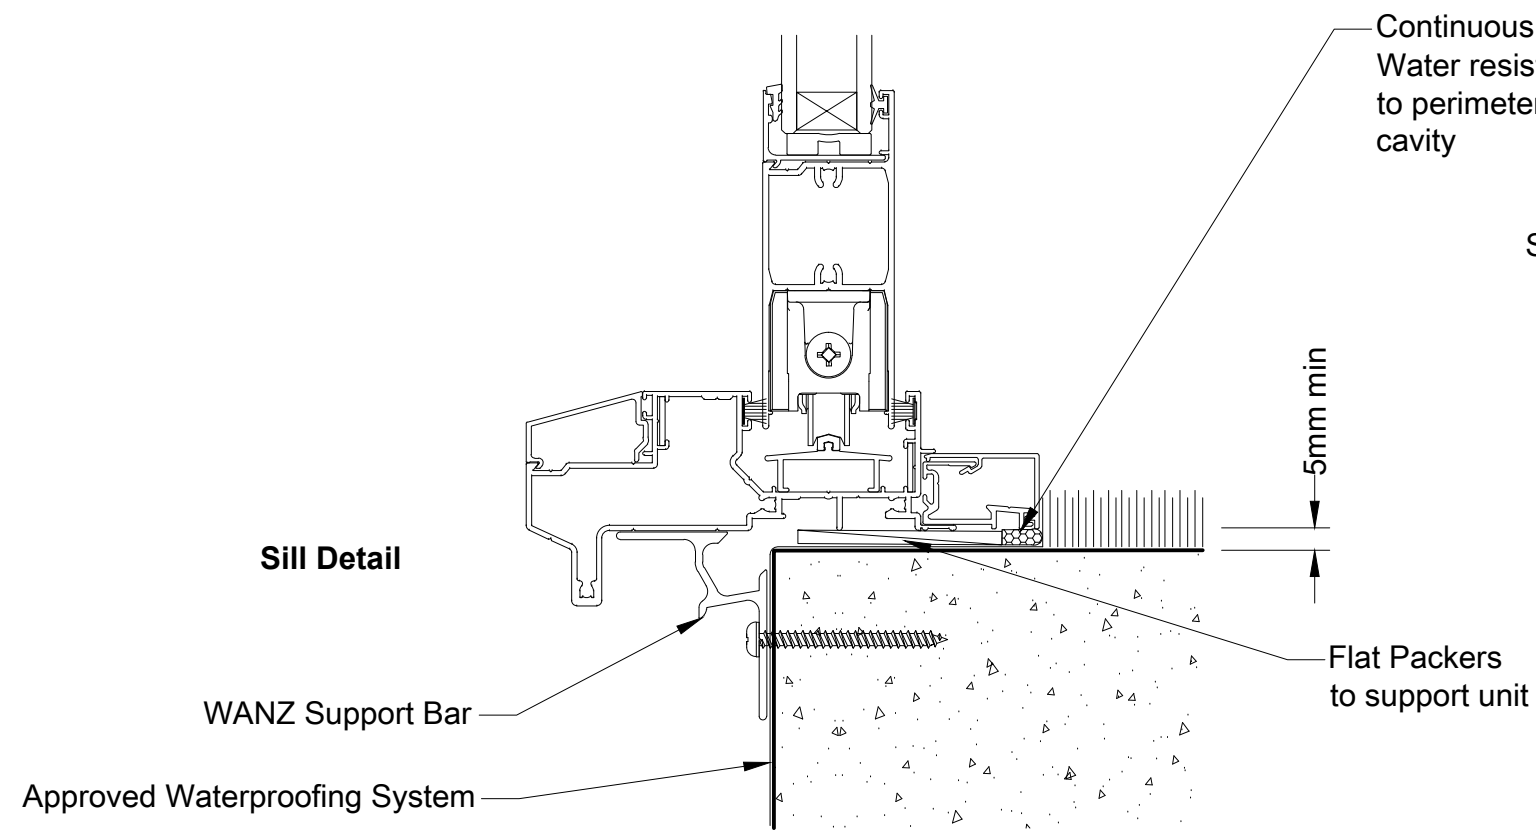

DATE:
07/04/2015

SCALE:
1:2 @ A3

ISSUE:
No: 002

**Wanz WIS Cavity Construction
Rusticated W/B- Stacker Door**

Page : ccRWBstk

OMEGA Windows & Doors Ltd.
36 Paraiti Road, Bell Block
Private Bag 2007
New Plymouth 4342
TEL: 0800 500 141
FAX: +64 6 755 9381
www.omegawindows.co.nz