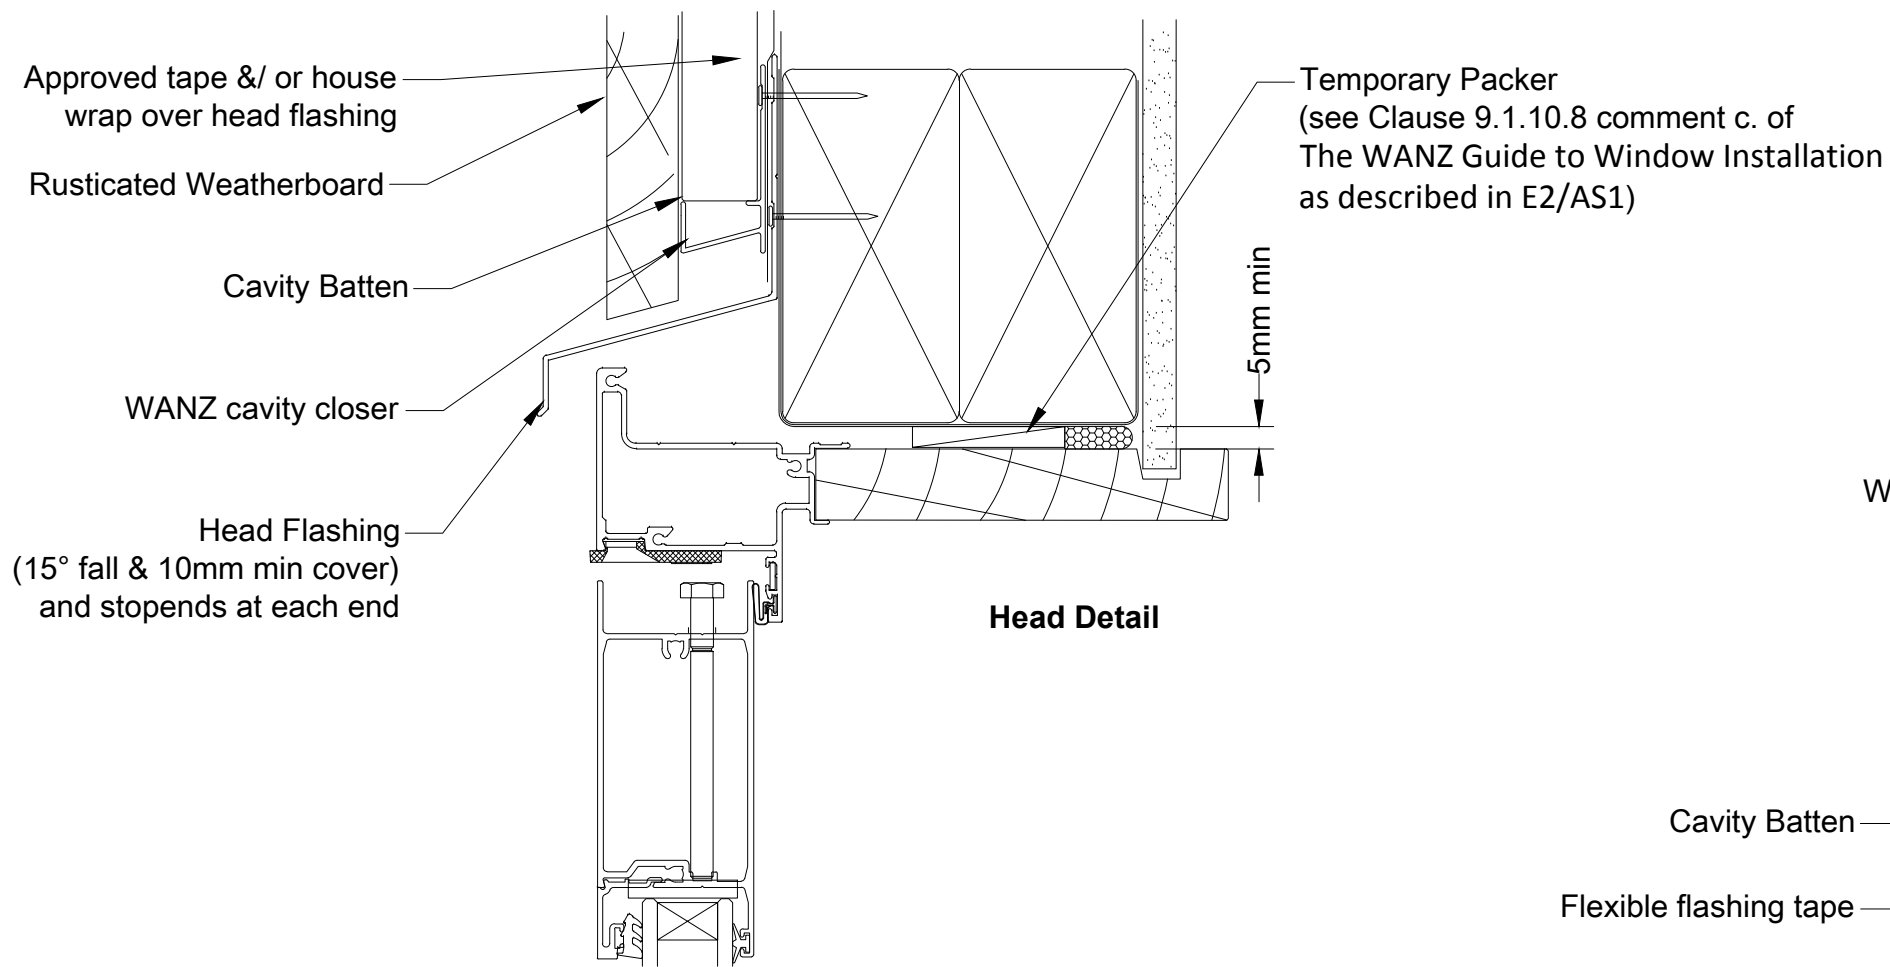

DATE:
07/04/2015

SCALE:
1:2 @ A3

ISSUE:
No: 002

**WANZ WIS CAVITY CONSTRUCTION
RUSTICATED W/B- HINGED DOOR**

Page : ccRWBhd

OMEGA Windows & Doors Ltd.
36 Paraiti Road, Bell Block
Private Bag 2007
New Plymouth 4342
TEL: 0800 500 141
FAX: +64 6 755 9381
www.omegawindows.co.nz