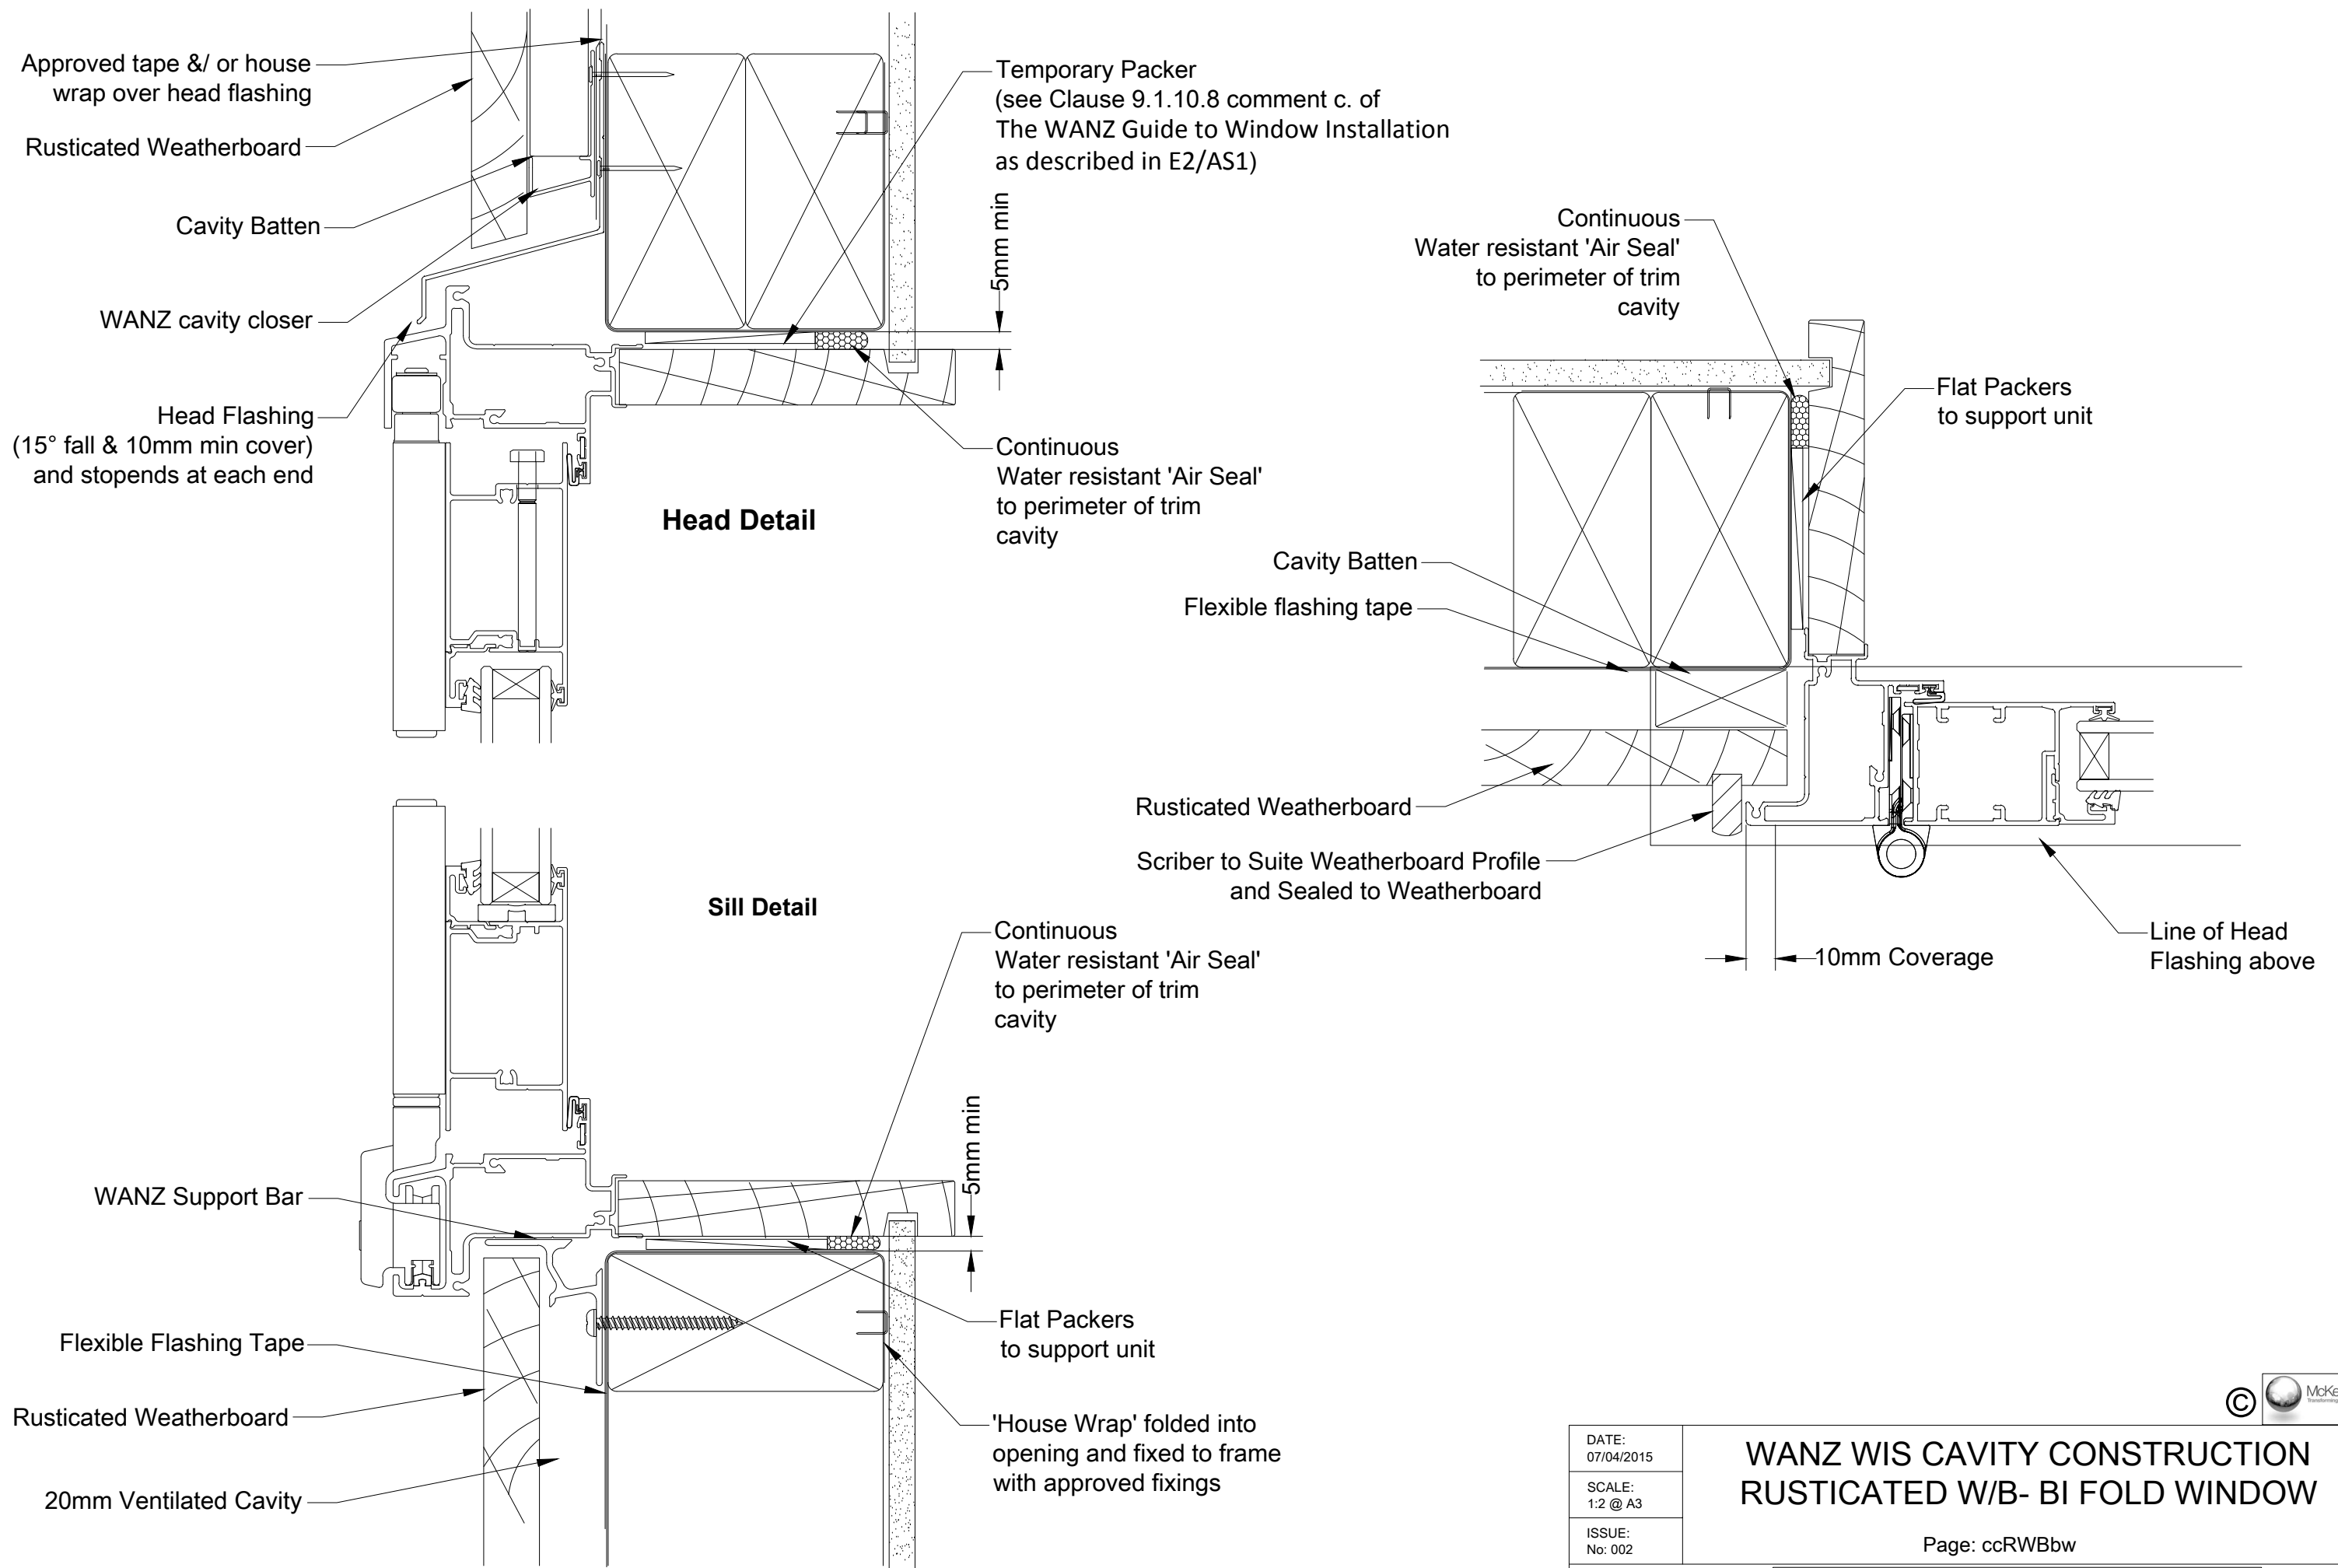

DATE:
07/04/2015

SCALE:
1:2 @ A3

ISSUE:
No: 002

**WANZ WIS CAVITY CONSTRUCTION
RUSTICATED W/B- BI FOLD WINDOW**

Page: ccRWBbw

OMEGA Windows & Doors Ltd.
36 Paraiti Road, Bell Block
Private Bag 2007
New Plymouth 4342
TEL: 0800 500 141
FAX: +64 6 755 9381
www.omegawindows.co.nz